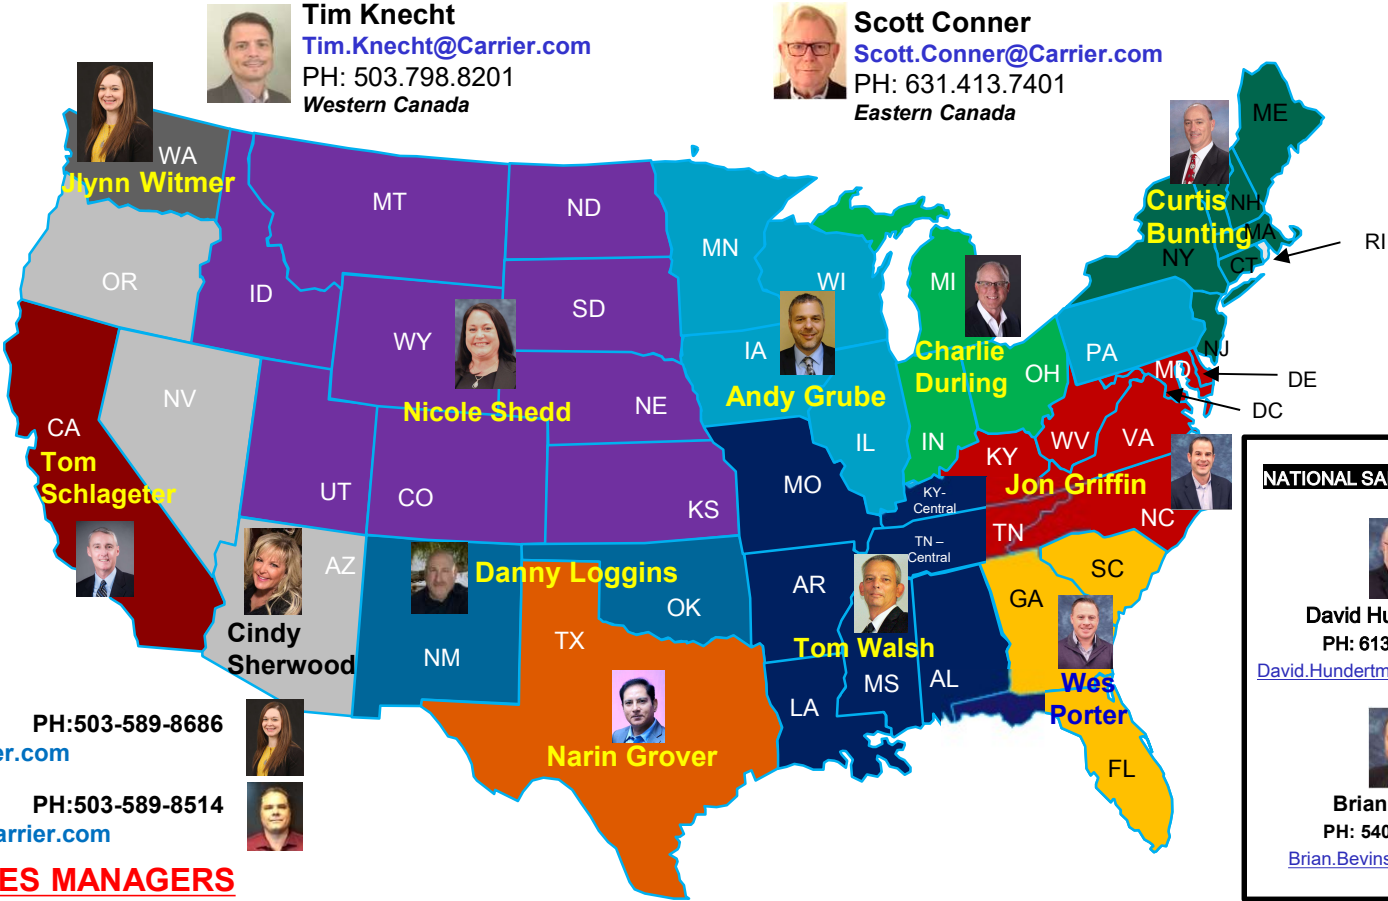

Unity Hospitality Field Sales Team Map

Tim Knecht
Tim.Knecht@Carrier.com
PH: 503.798.8201
Western Canada

Scott Conner
Scott.Conner@Carrier.com
PH: 631.413.7401
Eastern Canada

Jlynn Witmer PH:503-589-8686
Jlynn.Witmer@Carrier.com

Mark Shoemaker PH:503-589-8514
Mark.Shoemaker@Carrier.com

REGIONAL SALES MANAGERS

Cindy Sherwood PH: 480.416.0235
Cindy.Sherwood@Carrier.com

Tom Schlageter PH: 209.200.5652
Tom.Schlageter@Carrier.com

Nicole Shedd PH: 303.330.5519
Nicole.Shedd@Carrier.com

Danny Loggins PH: 909.552.4706
Danny.Loggins@Carrier.com

Charlie Durling PH: 231.322.4528
Charles.Durling@Carrier.com

Narin Grover PH: 713.304.3124
Narin.Grover@Carrier.com

Tom Walsh PH: 470.252.2467
Thomas.Walsh1@Carrier.com

Andy Grube PH: 513-910-0424
Andy.Grube@Carrier.com

Curtis Bunting PH: 678.736.0958
Curtis.Bunting@Carrier.com

Jon Griffin PH: 540-795-9548
Jon.Griffin@Carrier.com

Wes Porter PH: 813.468.1809
Wes.Porter@Carrier.com

NATIONAL SALES MANAGERS

David Hundertmark
PH: 613.699.2030
David.Hundertmark@Carrier.com

Brian Bevins
PH: 540.354.8091
Brian.Bevins@Carrier.com